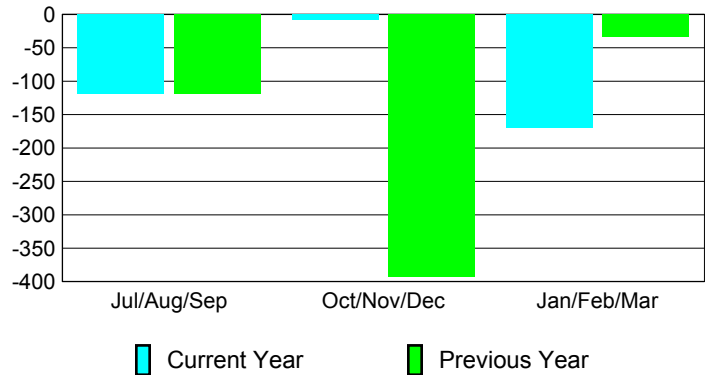

Membership Results 2008-2009

Membership 2007-2008

Month	Net Memb Goal	Actual New Memb	Actual Dropped Memb	Gain/Loss of Memb	Gain/Loss of Memb
Jul/Aug/Sep	20	76	-195	-119	-119
Oct/Nov/Dec	30	34	-42	-8	-393
Jan/Feb/Mar	40	40	-210	-170	-34
Totals	90	150	-447	-297	-546

Membership Results 2008-2009

Goal, New, Dropped, Gain/Loss

Comparison of Membership Gain/Loss

Current Year Compared to the Previous Year

Gender Comparison 2008-2009