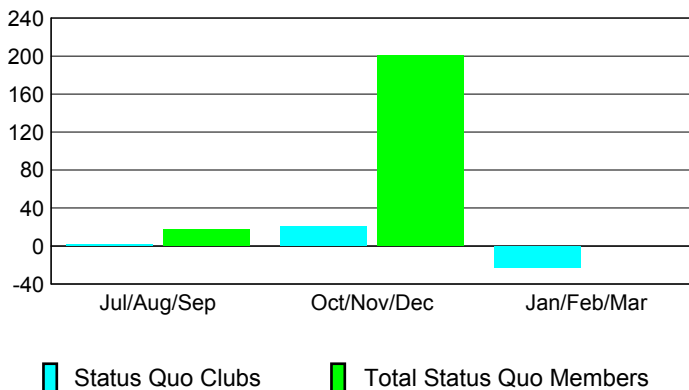

Club Results 2008-2009

Goal, New, Dropped, Gain/Loss

Comparison of Club Gain/Loss

Current Year Compared to the Previous Year

YTD Status Quo Clubs 2008-2009

Status Quo Clubs Compared to Status Quo Members

MEMBERSHIP

Membership Results 2008-2009

Membership 2007-2008

Month	Net Memb Goal	Actual New Memb	Actual Dropped Memb	Gain/Loss of Memb	Gain/Loss of Memb
Jul/Aug/Sep	20	76	-195	-119	-119
Oct/Nov/Dec	30	34	-42	-8	-393
Jan/Feb/Mar	40	40	-210	-170	-34
Totals	90	150	-447	-297	-546