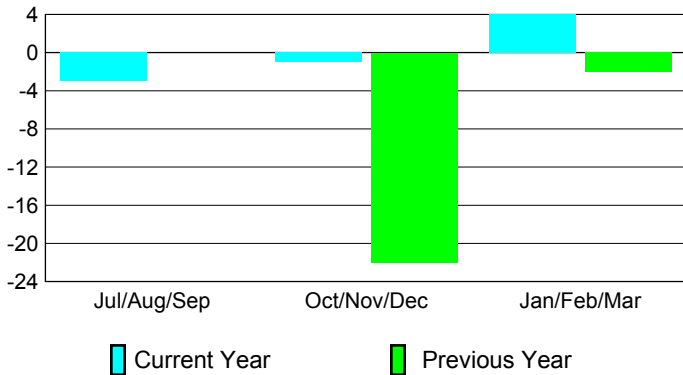

2008-2009 GMT Quarterly Report for District (or Undistricted) **District 305 N1**

GMT: **NARESH KUMAR AGGARWAL**

Location: **PAKISTAN**

GMT CA: **6**

CLUBS

Club Results 2008-2009

Clubs 2007-2008

Month	New Club Goal	Actual New Clubs	Actual Dropped Clubs	Gain/Loss of Clubs	Gain/Loss of Clubs
Jul/Aug/Sep	2	1	-4	-3	0
Oct/Nov/Dec	3	0	-1	-1	-22
Jan/Feb/Mar	4	-1	5	4	-2
Totals	9	0	0	0	-24

Club Results 2008-2009

Goal, New, Dropped, Gain/Loss

Comparison of Club Gain/Loss

Current Year Compared to the Previous Year

YTD Status Quo Clubs 2008-2009

Status Quo Clubs Compared to Status Quo Members

MEMBERSHIP