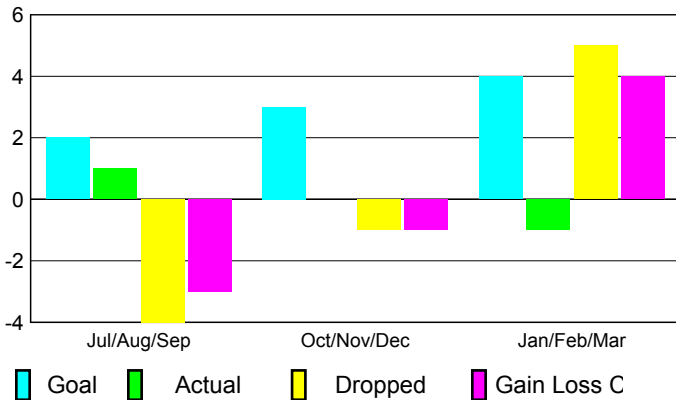

2008-2009 GMT Quarterly Report for District (or Undistricted) **District 305 N1**

GMT: **NARESH KUMAR AGGARWAL**

Location: **PAKISTAN**

GMT CA: **6**

CLUBS

Club Results 2008-2009

Clubs 2007-2008

Month	New Club Goal	Actual New Clubs	Actual Dropped Clubs	Gain/Loss of Clubs	Gain/Loss of Clubs
Jul/Aug/Sep	2	1	-4	-3	0
Oct/Nov/Dec	3	0	-1	-1	-22
Jan/Feb/Mar	4	-1	5	4	-2
Totals	9	0	0	0	-24

Club Results 2008-2009

Goal, New, Dropped, Gain/Loss

Comparison of Club Gain/Loss

Current Year Compared to the Previous Year

YTD Status Quo Clubs 2008-2009

Status Quo Clubs Compared to Status Quo Members

MEMBERSHIP

Membership Results 2008-2009

Membership 2007-2008

Month	Net Memb Goal	Actual New Memb	Actual Dropped Memb	Gain/Loss of Memb	Gain/Loss of Memb
Jul/Aug/Sep	20	76	-195	-119	-119
Oct/Nov/Dec	30	34	-42	-8	-393
Jan/Feb/Mar	40	40	-210	-170	-34
Totals	90	150	-447	-297	-546