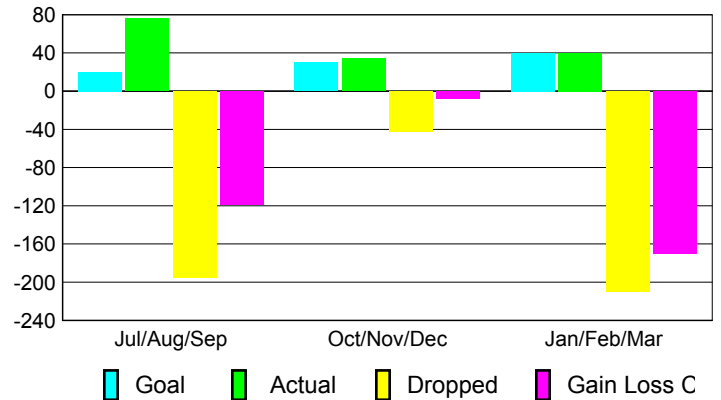

Membership Results 2008-2009

Goal, New, Dropped, Gain/Loss